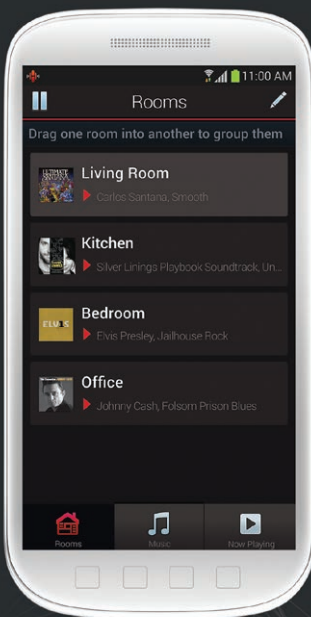

THE HEOS APP.

A SIMPLE, EASY TO USE INTERFACE

Stream from your favourite online music services, or listen to tracks directly from your phone, tablet or USB drives. With HEOS, you have all the options you need and all the access you want.